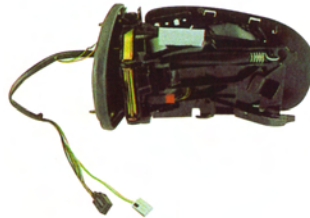

Door Mirror
(Electric,Heater,9Pin)ⓔ

UMH02-85151E/2E L/R (LHD)
Mat-Black W/Auto Back & Lamp Cable
UMH02-86151E/2E L/R (RHD)
Mat-Black W/Auto Back & Lamp Cable