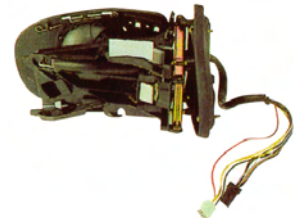

Door Mirror
(Electric,Heater,Memory)ⓔ
(11Pin)

UMH02-85153E/4E L/R (LHD)
Mat-Black W/Lamp Cable
UMH02-86153E/4E L/R (RHD)
Mat-Black W/Lamp Cable