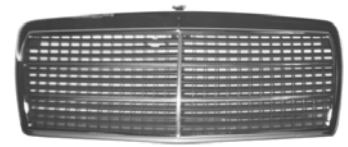

UMC01-32120 CHRM/Gray

Grille-Inner