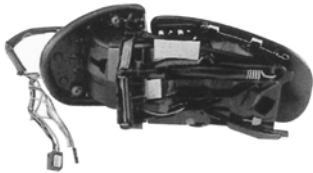

Front Tow Hook Cover '04

UMI02-34510

Rear Tow Hook Cover

UMI02-34610

Door Mirror
(Electric,Heater) (E)

UMI02-85161E/2E L/R (LHD)
W/Auto Back & Lamp Cable
UMI02-86161E/2E L/R (RHD)
Mat-Black W/Auto Back & Lamp Cable