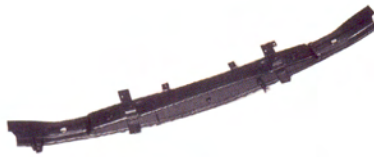

UMG01-34611/2 L/R

Front Crossmember

UMG01-41000