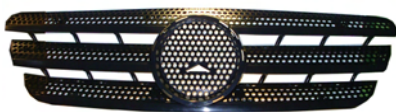

Hood

UMK01-17200

Front Bumper

UMK01-23100 Primed

Grille ASS'Y '03

UMK01-32210 Primed-Black
UMK01-32220 Silver

Grille MLDG

UMK01-33110 CHRM (5PC/SET)