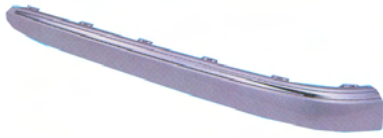

Front Bumper Strip

UMI02-25117/8 L/R W/O MLDG
W/O Park Distance Control H.

Rear Bumper Strip-Center
'02-'06

UMI02-25120 CHR M W/MLDG
W/Park Distnace H. (ABS+PC)

Rear Bumper Strip '02-'06

UMI02-25123/4 L/R W/MLDG