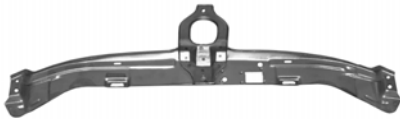

Radiator Support Panel-Upper
'99-'01

UMI01-39503

Trunk Lid MLDG '96

UMI01-52500 CHRM

Trunk Lid MLDG '96

UMI01-52600 CHRM W/Blue Light

Trunk Lid MLDG '99

UMI01-52780 CHRM