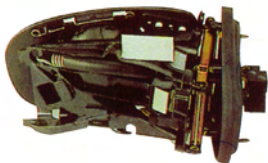

Door Mirror
(Electric,Heater,Memory)ⓔ
(11Pin)

UMH02-85155E/6E L/R (LHD)
Mat-Black W/Lamp Cable
UMH02-86155E/6E L/R (RHD)
Mat-Black W/Lamp Cable