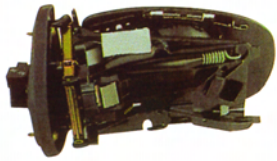

Door Mirror
(Electric,Heater,7Pin)ⓔ

UMH02-85141E/2E L/R (LHD)
Mat-Black W/Lamp Cable
UMH02-86141E/2E L/R (RHD)
Mat-Black W/Lamp Cable