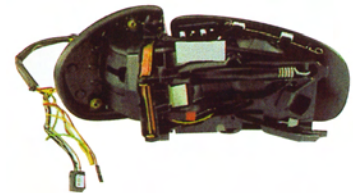

Door Mirror
(Electric,Heater,Memory)ⓔ

UMH02-85161E/2E L/R (LHD)
W/Auto Back & Lamp Cable
UMH02-86161E/2E L/R (RHD)
Mat-Black W/Auto Back & Lamp Cable