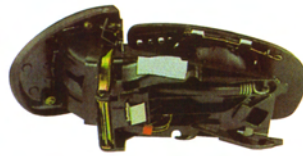

Door Mirror
(Electric,Heater,9Pin)ⓔ

UMH02-85157E/8E L/R (LHD)
Mat-Black W/Auto Back
UMH02-86157E/8E L/R (RHD)
Mat-Black W/Auto Back