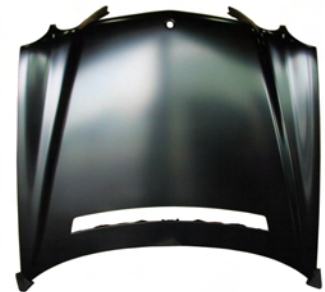

UMI01-12100 W/O CHRM (6PC/SET)

Fender Trim

UMI01-12400 (4PC) (Stainless)

Hood '96-'99

UMI01-17400

Hood '99

UMI01-17410

Hood
(W210 '96-'99/Look '99 On)
(Performance)